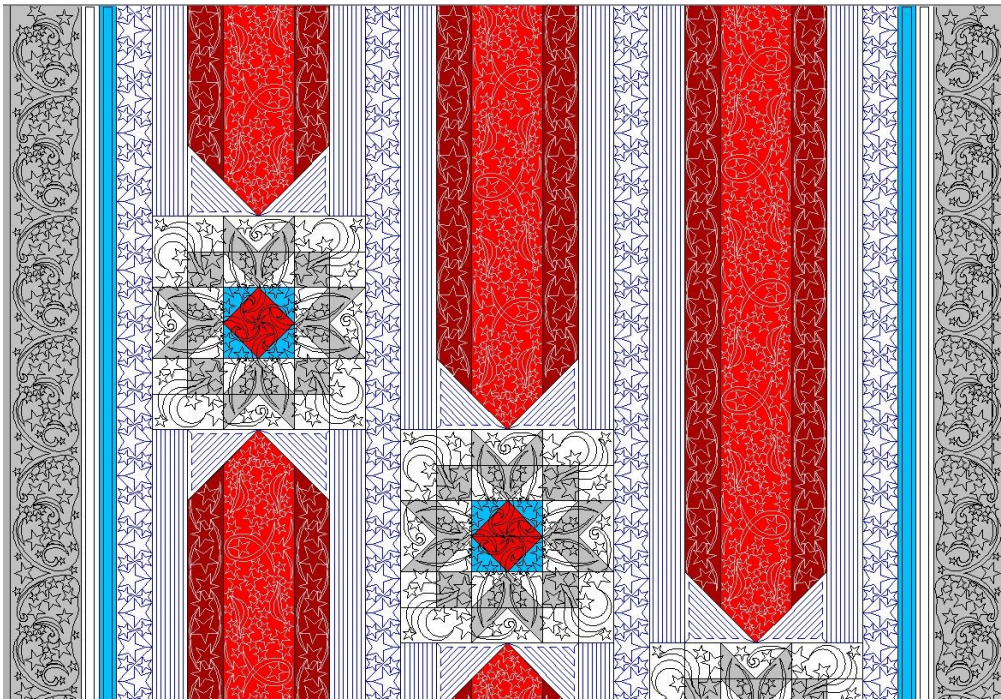

Service Star Quilt Pattern Layout

elegant star block 014

elegant star border 002

elegant star p2p 001

star border 004

service star element 001

service star element 002

service star element 003

All of the service star element will need to be trimmed to fit the different lengths of the red/white strips.

Service star element 002 will need to be flipped horizontally for the 2 different strips on the sides of the big red center strip.