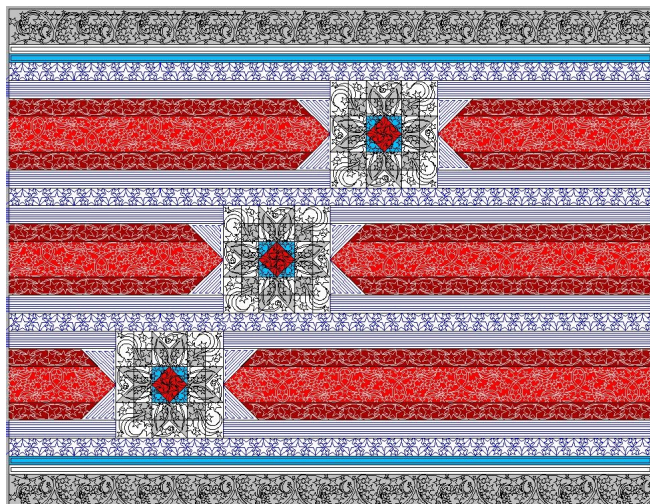

Service Star Quilt Pattern Layout

elegant star block 014

elegant star border 002

elegant star p2p 001

star border 004

service star element 001

service star element 002

service star element 003

All of the service star element will need to be trimmed to fit the different lengths of the red/white strips.

Service star element 002 will need to be flipped horizontally for the 2 different strips on the sides of the big red center strip.